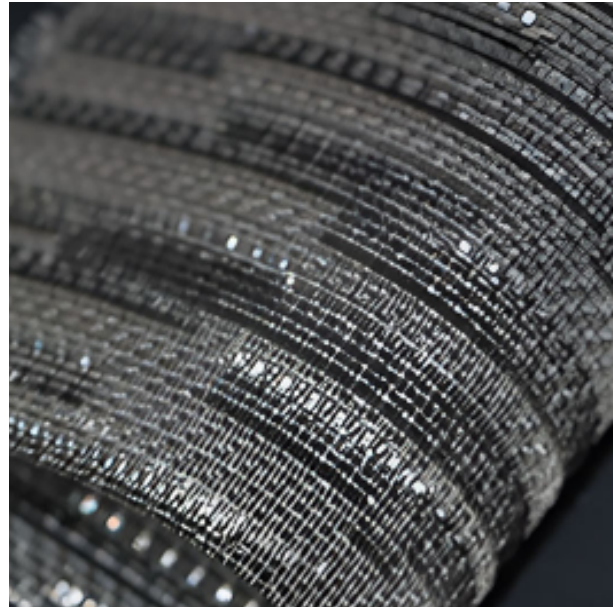

09

**FIBRAMETIS  
-QKTH Architectural  
Mesh Drapery**

**FIBRAMETIS - QKTH Architectural Mesh Drapery** is a luxurious woven metal fabric that redefines modern interior aesthetics. Merging the fluidity of fabric with the strength of metal, it offers an elegant solution for stylish applications. Crafted for contemporary spaces, it enhances wall panels, windows, and laminated glass with a rich, metallic texture.

# Fibrametis - QKTH Architectural Mesh Drapery

The Fibrametis - QKTH Architectural Mesh Drapery combines flexibility, durability, and sophisticated design. Made from premium materials like stainless steel, copper, brass, bronze, or aluminum alloy, its fine metallic weave flows gracefully like fabric while maintaining the resilience of metal. Ideal for wall coverings, window treatments, and decorative glass lamination, this mesh enhances interiors with its unique interplay of light and texture. Available in more than 50 finishes and color options, it accommodates a wide range of design styles. Designers can also customize the drapery with personalized patterns, logos, or symbols, making it a truly versatile element in high-end interiors.

## DIMENSION

Width	Max 2 M
Length	Max 100 M
Customization	Logos, symbols, pattern

# Finishes

The FIBRAMETIS – QKTH Architectural Mesh Drapery is a refined architectural mesh drapery that combines the fluidity of fabric with the strength of metal. Made from stainless steel, brass, copper, or aluminum alloy, it is ideal for wall panels, window treatments, and glass lamination. With over 50 styles and customizable patterns or logos, it adds depth, light play, and sophistication to any modern interior.