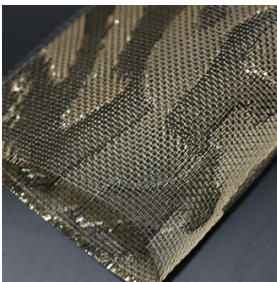

# Fibrametis - QKTH Architectural Mesh Drapery

The Fibrametis - QKTH Architectural Mesh Drapery combines flexibility, durability, and sophisticated design. Made from premium materials like stainless steel, copper, brass, bronze, or aluminum alloy, its fine metallic weave flows gracefully like fabric while maintaining the resilience of metal. Ideal for wall coverings, window treatments, and decorative glass lamination, this mesh enhances interiors with its unique interplay of light and texture. Available in more than 50 finishes and color options, it accommodates a wide range of design styles. Designers can also customize the drapery with personalized patterns, logos, or symbols, making it a truly versatile element in high-end interiors.

## APPLICATIONS

Wall Coverings	Windows	Partitions
Glass Lamination		

\*NCS Finish

# Finishes

The FIBRAMETIS – QKTH Architectural Mesh Drapery is a refined architectural mesh drapery that combines the fluidity of fabric with the strength of metal. Made from stainless steel, brass, copper, or aluminum alloy, it is ideal for wall panels, window treatments, and glass lamination. With over 50 styles and customizable patterns or logos, it adds depth, light play, and sophistication to any modern interior.