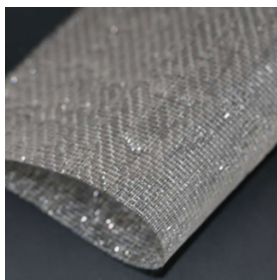

Finishes

The FIBRAMETIS – QKTH Architectural Mesh Drapery is a refined architectural mesh drapery that combines the fluidity of fabric with the strength of metal. Made from stainless steel, brass, copper, or aluminum alloy, it is ideal for wall panels, window treatments, and glass lamination. With over 50 styles and customizable patterns or logos, it adds depth, light play, and sophistication to any modern interior.

QKTH- 08