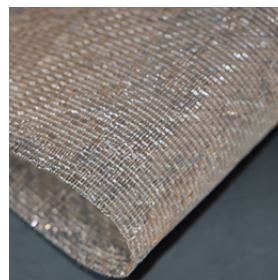

# Fibrametis - QKTH Architectural Mesh Drapery

The Fibrametis - QKTH Architectural Mesh Drapery combines flexibility, durability, and sophisticated design. Made from premium materials like stainless steel, copper, brass, bronze, or aluminum alloy, its fine metallic weave flows gracefully like fabric while maintaining the resilience of metal. Ideal for wall coverings, window treatments, and decorative glass lamination, this mesh enhances interiors with its unique interplay of light and texture. Available in more than 50 finishes and color options, it accommodates a wide range of design styles. Designers can also customize the drapery with personalized patterns, logos, or symbols, making it a truly versatile element in high-end interiors.

# Finishes

The FIBRAMETIS – QKTH Architectural Mesh Drapery is a refined architectural mesh drapery that combines the fluidity of fabric with the strength of metal. Made from stainless steel, brass, copper, or aluminum alloy, it is ideal for wall panels, window treatments, and glass lamination. With over 50 styles and customizable patterns or logos, it adds depth, light play, and sophistication to any modern interior.

QKTH- 01

QKTH- 02

QKTH- 05

QKTH- 05B

QKTH- 07

QKTH- 7B

QKTH- 08

QKTH-08B