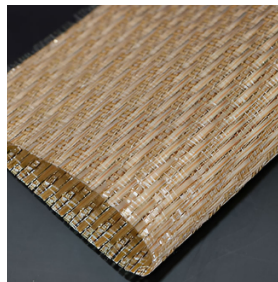

Finishes

The FIBRAMETIS – QKTH Architectural Mesh Drapery is a refined architectural mesh drapery that combines the fluidity of fabric with the strength of metal. Made from stainless steel, brass, copper, or aluminum alloy, it is ideal for wall panels, window treatments, and glass lamination. With over 50 styles and customizable patterns or logos, it adds depth, light play, and sophistication to any modern interior.

QKTH- 02