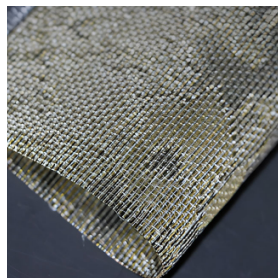

# Fibrametis - QKTH Architectural Mesh Drapery

The Fibrametis - QKTH Architectural Mesh Drapery combines flexibility, durability, and sophisticated design. Made from premium materials like stainless steel, copper, brass, bronze, or aluminum alloy, its fine metallic weave flows gracefully like fabric while maintaining the resilience of metal. Ideal for wall coverings, window treatments, and decorative glass lamination, this mesh enhances interiors with its unique interplay of light and texture. Available in more than 50 finishes and color options, it accommodates a wide range of design styles. Designers can also customize the drapery with personalized patterns, logos, or symbols, making it a truly versatile element in high-end interiors.

# Finishes

The FIBRAMETIS – QKTH Architectural Mesh Drapery is a refined architectural mesh drapery that combines the fluidity of fabric with the strength of metal. Made from stainless steel, brass, copper, or aluminum alloy, it is ideal for wall panels, window treatments, and glass lamination. With over 50 styles and customizable patterns or logos, it adds depth, light play, and sophistication to any modern interior.

QKTH- 01

QKTH- 02

QKTH- 05

QKTH- 05B

QKTH- 07

QKTH- 7B

QKTH- 08

QKTH-08B