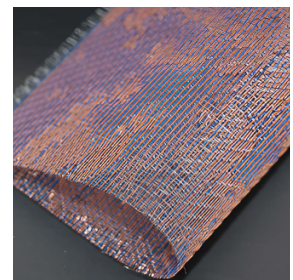

# Fibrametis - QKTH Architectural Mesh Drapery

The Fibrametis - QKTH Architectural Mesh Drapery combines flexibility, durability, and sophisticated design. Made from premium materials like stainless steel, copper, brass, bronze, or aluminum alloy, its fine metallic weave flows gracefully like fabric while maintaining the resilience of metal. Ideal for wall coverings, window treatments, and decorative glass lamination, this mesh enhances interiors with its unique interplay of light and texture. Available in more than 50 finishes and color options, it accommodates a wide range of design styles. Designers can also customize the drapery with personalized patterns, logos, or symbols, making it a truly versatile element in high-end interiors.

# Finishes

The FIBRAMETIS – QKTH Architectural Mesh Drapery is a refined architectural mesh drapery that combines the fluidity of fabric with the strength of metal. Made from stainless steel, brass, copper, or aluminum alloy, it is ideal for wall panels, window treatments, and glass lamination. With over 50 styles and customizable patterns or logos, it adds depth, light play, and sophistication to any modern interior.

QKTH- 01

QKTH- 02

QKTH- 05

QKTH- 05B

QKTH- 07

QKTH- 7B

QKTH- 08

QKTH-08B