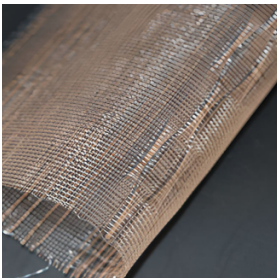

Finishes

The FIBRAMETIS – QKTH Architectural Mesh Drapery is a refined architectural mesh drapery that combines the fluidity of fabric with the strength of metal. Made from stainless steel, brass, copper, or aluminum alloy, it is ideal for wall panels, window treatments, and glass lamination. With over 50 styles and customizable patterns or logos, it adds depth, light play, and sophistication to any modern interior.

QKTH- 05B