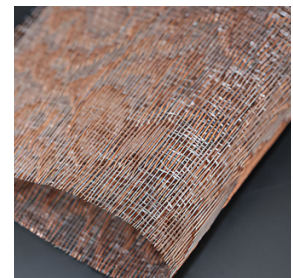

09

**FIBRAMETIS  
-QKTH Architectural  
Mesh Drapery**

**FIBRAMETIS - QKTH Architectural Mesh Drapery** is a luxurious woven metal fabric that redefines modern interior aesthetics. Merging the fluidity of fabric with the strength of metal, it offers an elegant solution for stylish applications. Crafted for contemporary spaces, it enhances wall panels, windows, and laminated glass with a rich, metallic texture.

# Fibrametis - QKTH Architectural Mesh Drapery

The Fibrametis - QKTH Architectural Mesh Drapery combines flexibility, durability, and sophisticated design. Made from premium materials like stainless steel, copper, brass, bronze, or aluminum alloy, its fine metallic weave flows gracefully like fabric while maintaining the resilience of metal. Ideal for wall coverings, window treatments, and decorative glass lamination, this mesh enhances interiors with its unique interplay of light and texture. Available in more than 50 finishes and color options, it accommodates a wide range of design styles. Designers can also customize the drapery with personalized patterns, logos, or symbols, making it a truly versatile element in high-end interiors.

# Finishes

The FIBRAMETIS – QKTH Architectural Mesh Drapery is a refined architectural mesh drapery that combines the fluidity of fabric with the strength of metal. Made from stainless steel, brass, copper, or aluminum alloy, it is ideal for wall panels, window treatments, and glass lamination. With over 50 styles and customizable patterns or logos, it adds depth, light play, and sophistication to any modern interior.

QKTH- 01

QKTH- 02

QKTH- 05

QKTH- 05B

QKTH- 07

QKTH- 7B

QKTH- 08

QKTH-08B