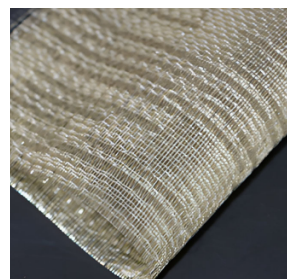

QKTH-14-2A