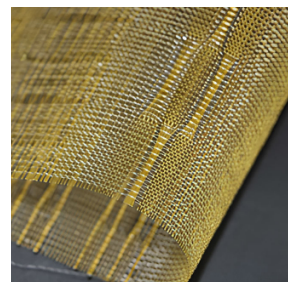

# Fibrametis - QKTH Architectural Mesh Drapery

The Fibrametis - QKTH Architectural Mesh Drapery combines flexibility, durability, and sophisticated design. Made from premium materials like stainless steel, copper, brass, bronze, or aluminum alloy, its fine metallic weave flows gracefully like fabric while maintaining the resilience of metal. Ideal for wall coverings, window treatments, and decorative glass lamination, this mesh enhances interiors with its unique interplay of light and texture. Available in more than 50 finishes and color options, it accommodates a wide range of design styles. Designers can also customize the drapery with personalized patterns, logos, or symbols, making it a truly versatile element in high-end interiors.

## APPLICATIONS

Wall Coverings	Windows	Partitions
Glass Lamination		

\*NCS Finish

# Finishes

The FIBRAMETIS – QKTH Architectural Mesh Drapery is a refined architectural mesh drapery that combines the fluidity of fabric with the strength of metal. Made from stainless steel, brass, copper, or aluminum alloy, it is ideal for wall panels, window treatments, and glass lamination. With over 50 styles and customizable patterns or logos, it adds depth, light play, and sophistication to any modern interior.

QKTH- 01

QKTH- 02

QKTH- 05

QKTH- 05B

QKTH- 07

QKTH- 7B

QKTH- 08

QKTH-08B