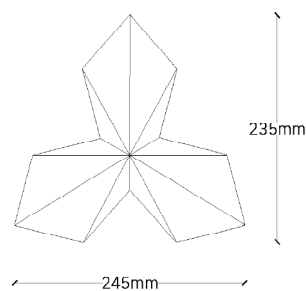

FINISHES

MATERIAL

UHPC
(Ultra-High Performance
Concrete)

DIMENSION

Thickness	12 mm
Size	245 mm x 235 mm
Weight/m ²	34.5 kg
Coverage	36 pcs/m ²
Weight/Tile	0.93 kg

SURFACE FINISHES

Matte Metallic

DIMENSIONAL DETAIL