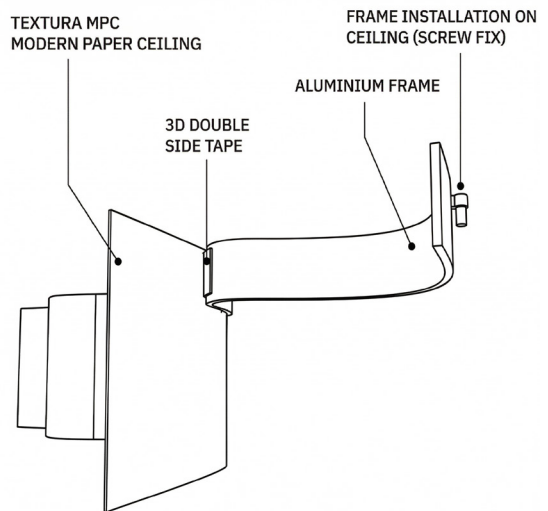

CMPC-H13
Mystic Iris

CMPC-H14
Ocean Fern

CMPC-H15
Periwinkle Mist

Textura MPC Modular Ceiling System: Installation Methods

The CMPC Colored Modern Paper Ceiling Panels is installed directly onto the ceiling surface using a straightforward 3M tape-fix method. The lightweight base frame is secured with surface-mount tape, ensuring proper alignment before a second layer of double-sided tape is applied. The flexible paper panels are then attached directly to the mounted frame and manually adjusted to create a seamless, undulating 3D effect. Recommended for indoor use in controlled humidity environments.

1. Apply 3M Surface-Mount Tape to Frame Tabs

2. Secure Taped Frame to Ceiling and Check Alignment (Stick Fix)

3. Apply 3M Double-Sided Tape for Paper Ceiling

4. Attach Textura MPC

CEILING-MOUNTING FRAME ASSEMBLY