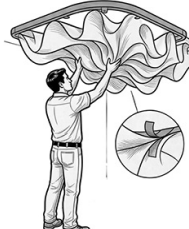

4. Attach Textura MPC