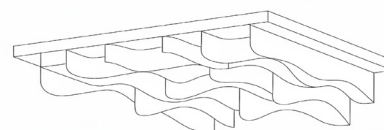

DIMENSIONAL DETAIL